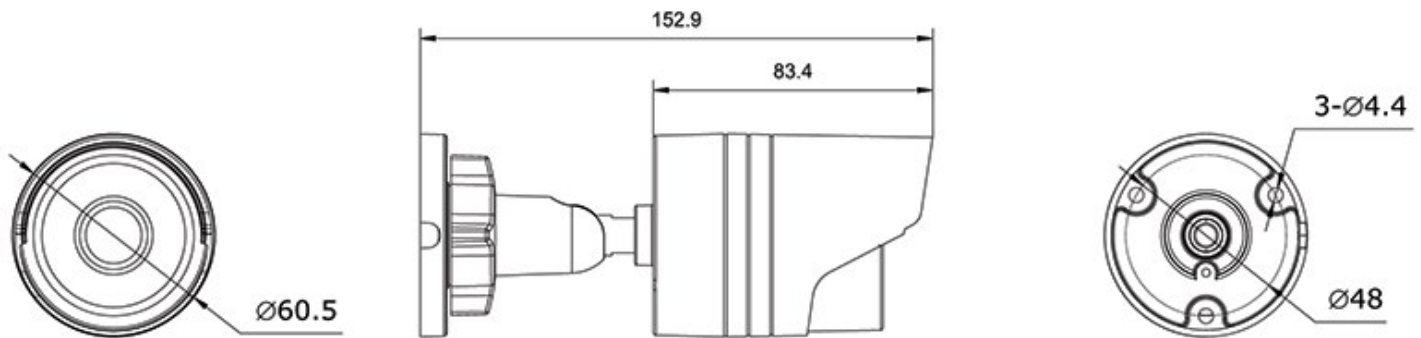

TVB-1101

1.3 MPX HD Outdoor IR Bullet Camera, Fixed 6mm, PAL

Unit: mm