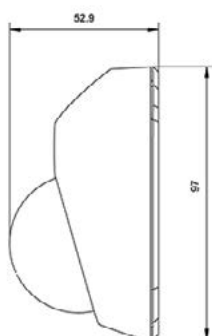

UTVW-1101

1.3 MPX HD IR Wedge Dome, IP66, PAL

HOUSING	
Camera type:	Wedge
IP rating:	IP 66
Outdoor:	Yes
Rugged:	IK08 Rating
Lens	
Control type:	Fixed
Optical zoom:	No
Focal length:	2.8mm
F-stop:	2
Autoiris:	No
Varifocal:	No
Zoom lens:	No
Autofocus:	No
Power consumption	
Voltage Input:	12VDC $\pm$ 10%
Current:	Max. 0.42A
Power Consumption:	Max. 5W
PoE:	PoE(802.3af)

Network	
ONVIF:	2.2
PSIA:	1.1
CGI:	Yes
Network Protocols:	TCP/IP, HTTP, DHCP, DNS, DDNS, RTP, RTSP, PPPoE, SMTP, NTP, UPnP, SNMP, HTTPS, FTP, 802.1x, Qos, IPv4/IPv6
Local Storage	
Media:	Built-in Micro SD/SDHC/SDXC card slot
Capacity:	64GB
Local Storage	
Motion Detection:	Yes
Privacy Masking:	4
Mechanical / Environmental	
Dimensions:	99 x 97 x 53mm (3,86 x 3,82 x 2,09 in)
Weight:	407g (0.89lb)
Cold start Temperature	-20°C (-14°F)
Operating Temperature:	-30°C to 60°C (-22°F to 140°F)

Unit: mm