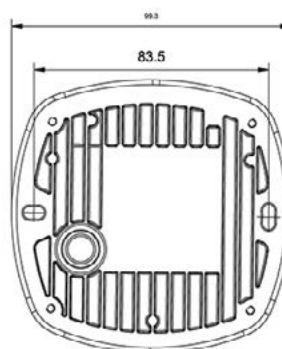

UTVW-1101

1.3 MPX HD IR Wedge Dome, IP66, PAL

HOUSING	
Camera type:	Wedge
IP rating:	IP 66
Outdoor:	Yes
Rugged:	IK08 Rating
Lens	
Control type:	Fixed
Optical zoom:	No
Focal length:	2.8mm
F-stop:	2
Autoiris:	No
Varifocal:	No
Zoom lens:	No
Autofocus:	No
Power consumption	
Voltage Input:	12VDC $\pm$ 10%
Current:	Max. 0.42A
Power Consumption:	Max. 5W
PoE:	PoE(802.3af)

Network	
ONVIF:	2.2
PSIA:	1.1
CGI:	Yes
Network Protocols:	TCP/IP, HTTP, DHCP, DNS, DDNS, RTP, RTSP, PPPoE, SMTP, NTP, UPnP, SNMP, HTTPS, FTP, 802.1x, Qos, IPv4/IPv6
Local Storage	
Media:	Built-in Micro SD/SDHC/SDXC card slot
Capacity:	64GB
Local Storage	
Motion Detection:	Yes
Privacy Masking:	4
Mechanical / Environmental	
Dimensions:	99 x 97 x 53mm (3,86 x 3,82 x 2,09 in)
Weight:	407g (0.89lb)
Cold start Temperature	-20°C (-14°F)
Operating Temperature:	-30°C to 60°C (-22°F to 140°F)

Unit: mm